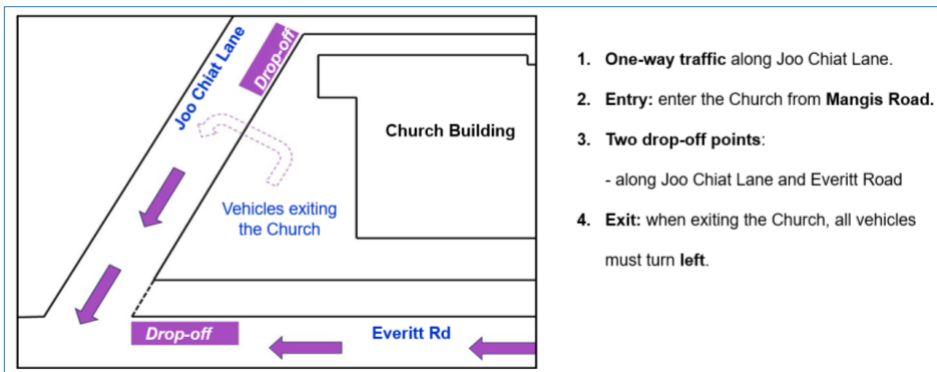

The shuttle bus timings are as follows:

9:00 am Service Eunos MRT to Church: 8:10 am, 8:30 am, 8:50 am
Church to Eunos MRT: 10:35 am, 11:00 am, 11:30 am

11:00 am Service Eunos MRT to Church: 10:10 am, 10:30 am, 10:50 am
Church to Eunos MRT: 12:30 pm, 1:00 pm, 1:30 pm

Shuttle bus drop off and pick up will be outside the Church's main gate.

Driving to Church

For those who drive to Church, drop off/pick up worshippers and Sunday School students, or take taxis, kindly note the changes to the flow of traffic: